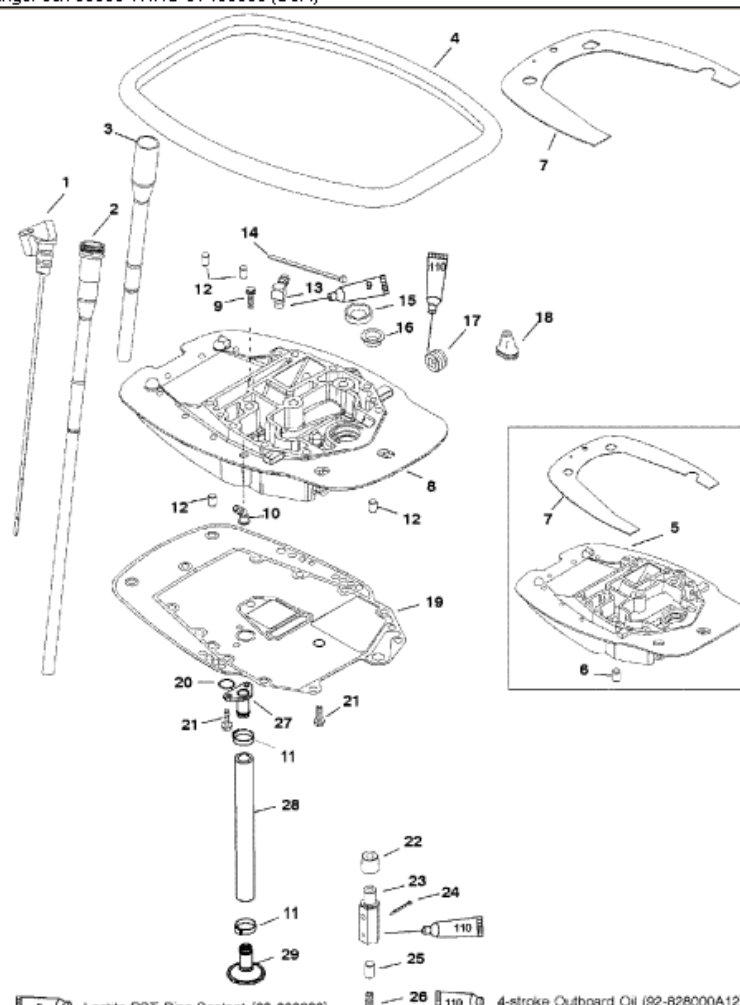

Parts List						
Ref	Class	Part	Description	Qty	Comment	Footnote
1		825390	DIPSTICK	1		
2		825989	DIPSTICK TUBE	1	SN# 0T178499 & Below	
3		825989	DIPSTICK TUBE	1	SN# 0T178500 & Up	
4		856055	SEAL	1		
5		825228	ADAPTOR PLATE	1	SN# 0T178499 & Below	
6	17	23784	PIN, Dowel	1	SN# 0T178499 & Below	
7		828915	HEAT SHIELD	1		
8		825228	ADAPTOR PLATE	1	SN# 0T178500 & Up	
9	19	822464	PLUG	1		
10	10	40074	SCREW, (M6 x 55)	1	SN# 0T178500 & Up	
11	54	855228	CLAMP	2		
12	17	23784	PIN, Dowel	4		
13	22	62910	ELBOW, (90 Degree)	1		
14	54	816311T	CABLE TIE, (8.00 Inches)	2		
15	26	828932	OIL SEAL	1	(NON-BIGFOOT)	
15	26	16977	OIL SEAL	1	(BIGFOOT)	
16	23	856743	BUSHING	1	(NON-BIGFOOT)	
17	22	38407	PLUG, Pipe	1		
18	25	822408	GROMMET	1	(NON-BIGFOOT)	
19	27	825251	GASKET	1		
20	25	845746	O-RING	1		
21	10	40011128	SCREW, (M6 x 20)	3		
22		856592	DEFLECTOR-OIL	1		
23		825295A	BODY-OIL PRESSURE RELIEF	1		
24	18	45882	COTTER PIN	1		
25		825215	PLUNGER	1		
26	24	825216	SPRING	1		
27		854789	PLATE, Oil Pickup-Top	1		
28	32	854793	HOSE, Oil Pickup	1		
29		854791	BAFFLE	1		

9 Loctite PST Pipe Sealant (92-900922) 110 4-stroke Outboard Oil (92-828000A12)